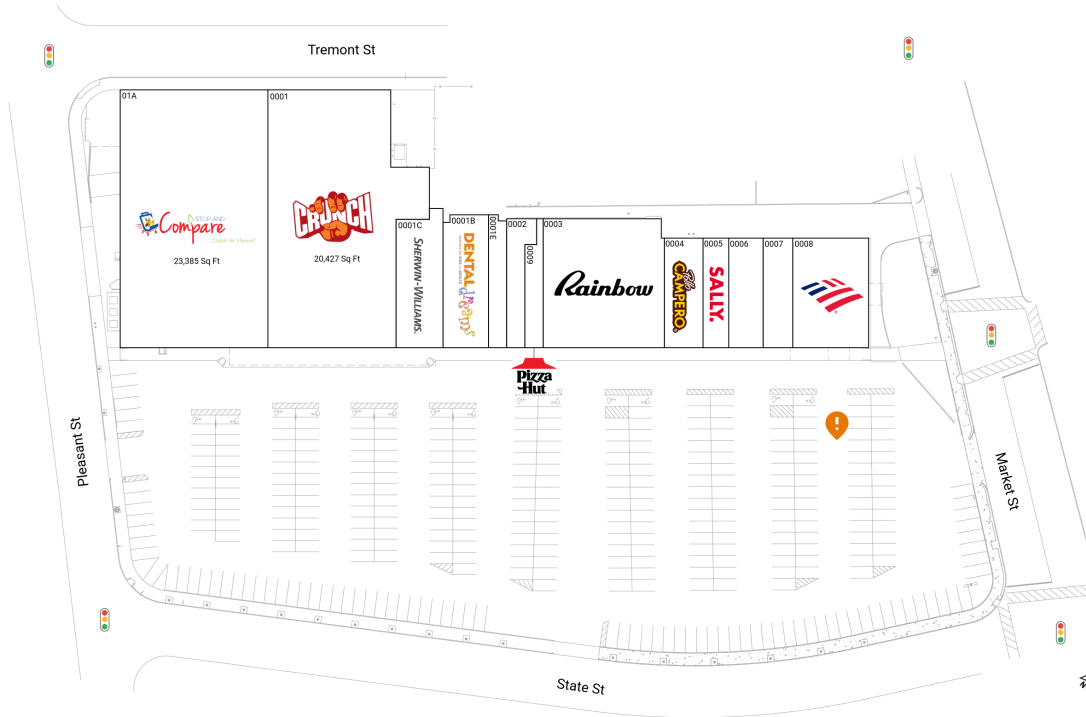

Lynn Marketplace

43 State Street | Lynn, MA 01901

Essex County Boston-Cambridge-Newton, MA-NH 80,625 Sq Ft

42.4622, -70.9498

Available Spaces

OPO 1 0 Sq Ft

Current Tenants Space size listed in square feet

0001	Crunch	20,427
0001B	Dental Dreams	3,740
0001C	Sherwin-Williams	3,675
0001E	Masis Staffing Solutions	1,526
01A	Stop & Compare	23,385
0002	S&N Dollar City	2,300
0003	Rainbow Shops	8,000
0004	Pollo Campero	2,550
0005	Sally Beauty Supply	1,700
0006	Diamond Skin & Body Spa	2,267
0007	Hour Glass Cleaners	1,955
0008	Bank of America	5,000
0009	Pizza Hut	1,700
PAD A2	Chipotle Mexican Grill	2,400

This site plan is for illustrative and information purposes only, showing the general layout of the shopping center; and is not a legal survey. Brixmor makes no representation or warranty that the shopping center is exactly as depicted as site conditions and tenant mix are subject to change over time.